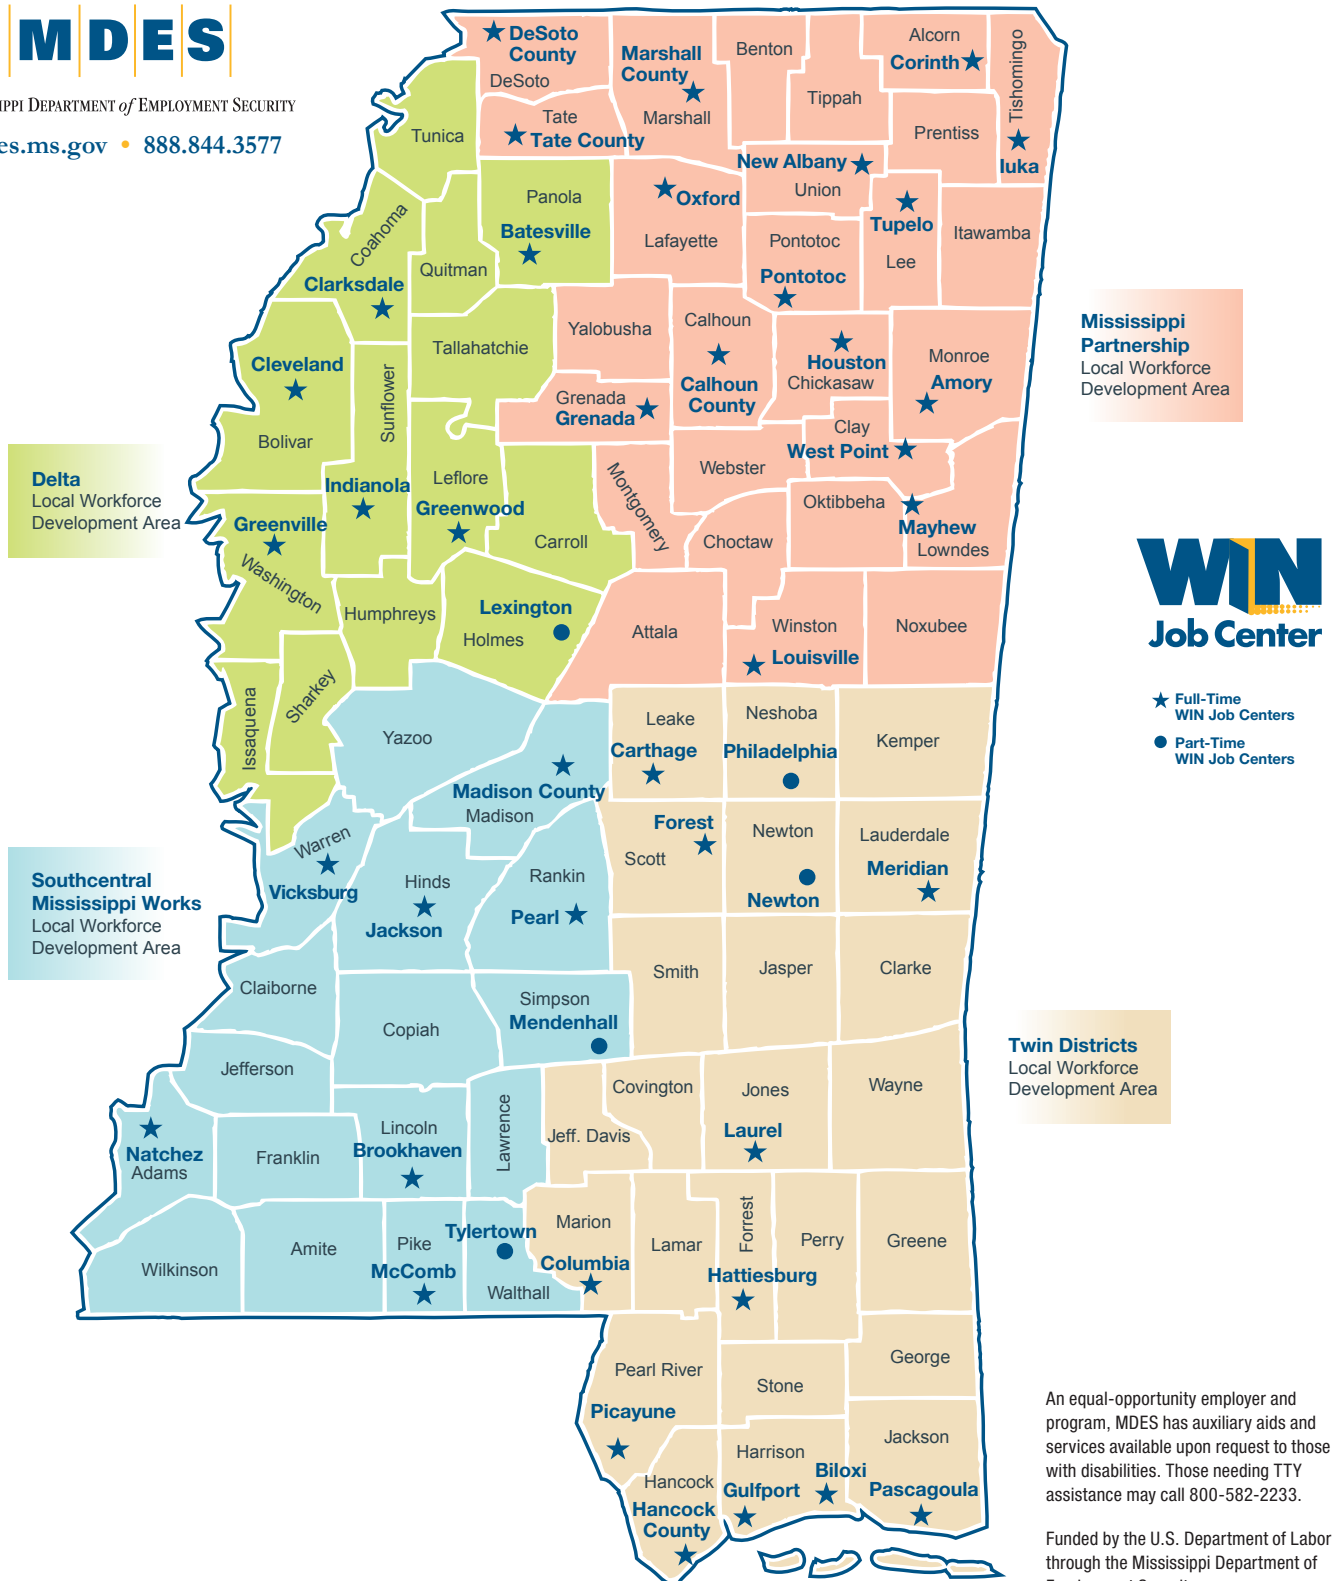

WIN Job Center Locations

Helping Mississippians Get Jobs

MDES

MISSISSIPPI DEPARTMENT of EMPLOYMENT SECURITY

mdes.ms.gov • 888.844.3577

An equal-opportunity employer and program, MDES has auxiliary aids and services available upon request to those with disabilities. Those needing TTY assistance may call 800-582-2233.